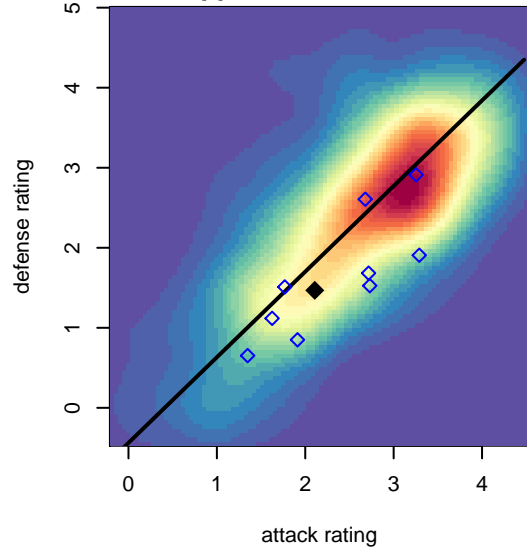

PVSC United Chelsea B99

, ID
 B99 total strength=1316
 attack=8.23 defense=4.34

alt names used:
 PVSC UNITED CHELSEA (ID)
 PVSC UNITED CHELSEA (ID)

Venues played:
 2015 Canyon Rim Classic U15-16 B U16
 2015 PVSC Spring Classic BU17
 2015 ID State Cup U16

PVSC United Chelsea B99
 Dots are actual minus expected GF (blue circles) and GA (red triangles).
 Blue line is smoothed change in attack strength. Red is smoothed change in defense strength.

**attack and defense variance (black dot)
relative to other teams
and top 10 in region**

**attack and defense rating
relative to others at age
and all opponents in last 13 months**

**attack and defense rating
relative to others at age
and all opponents in last 13 months**

Performance relative to 13 month average

Performance relative to 13 month average

Distribution of opponents
 Red = Lose zone, Blue = Win zone, Green = Even
 Black line separates win/lose zones

lot. A=Neither has attack advantage, B=Opponent has both attack and defense advantage, C=Opponent has both attack and defense disadvantage, D=Both have